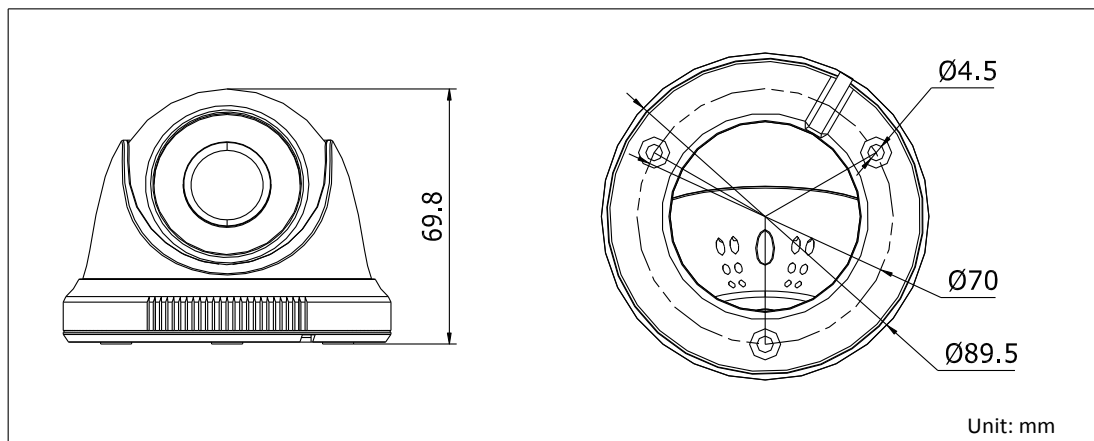

DS-2CE56F4P-IR HD720P Indoor IR Turret Camera

Key Features

- 1.3 Megapixel high-performance CMOS
- Analog HD output, up to 720P resolution
- True Day/Night
- DNR, Smart IR
- Up to 20m IR distance

Specifications

Camera	
Image Sensor	1.3MP CMOS Image Sensor
Signal System	PAL/NTSC
Effective Pixels	1280(H)*960(V)
Min. illumination	0.01 Lux @ (F1.2,AGC ON),0 Lux with IR
Shutter Time	1/25(1/30)s to 1/50,000s
Lens	2.8mm, 3.6mm, 6mm optional
	Angle of View: 74.6°(3.6mm), 92.6°(2.8mm), 49°(6mm)
Lens Mount	M12
Day & Night	ICR
Angle Adjustment	Pan: 0 - 360°, Tilt: 0 - 75°, Rotation: 0 - 360°
Synchronization	Internal synchronization
Video Frame Rate	720p@25fps/720p@30fps
HD Video Output	1 Analog HD output
S/N Ratio	> 62dB
General	
Operating Conditions	-20 °C - 45 °C (-4 °F - 113 °F), Humidity 90% or less (non-condensing)
Power Supply	12 VDC± 15%
Power Consumption	Max. 4W
IR Range	Up to 20m
Dimensions	Φ89.5 × 69.8 mm(Φ3.52" × 2.75")
Weight	250 g

Order Models

DS-2CE56F4P-IR

Dimensions

Accessories

DS-1272ZJ-110-TRS
Wall Mounting

DS-1275ZJ
Vertical Pole Mounting

DS-1276ZJ
Corner Mounting

DS-1H18
Video Balun