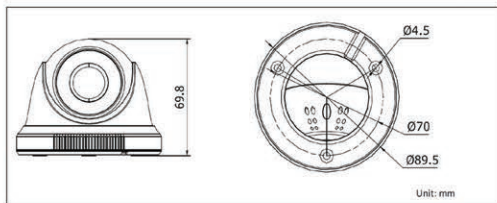

DS-8075-TI

HD720P Turbo HD Turret Camera

DS- 8075-TI	
Camera	
Image Sensor	1 / 3" Progressive Scan CMOS
Effective Pixels	1280(H)*720(V)
Min. Illumination	0.01 Lux @(F1.2,AGC ON), 0 Lux with IR
Shutter Time	1 / 25(1 / 30) s to 1 / 50,000 s
Lens	3.6mm (2.8mm, 6mm optional)
	Angle of View: 76.88°(3.6mm), 99.73°(2.8mm), 50.1°(6mm)
Lens Mount	M12
Angle Adjustment	Pan: 0 - 360°, Tilt: 0 - 90°, Rotation: 0 - 360°
Day & Night	ICR
Synchronization	Internal synchronization
Video Frame Rate	25 fps (PAL) / 30 fps (NTSC)
HD Video Output	1 Analog HD output
S / N Ratio	More than 52dB
General	
Working Temperature / Humidity	-40 °C - 60 °C (-40 °F - 140 °F) Humidity 90% or less (non-condensing)
Power Supply	12 VDC
Power Consumption	Max. 3.5W
Weather Proof Ratings	IP66
IR Range	Up to 20m
Dimensions	φ89.5 × 69.8 mm (3.52" × 2.75")
Weight	260 g (0.57 lbs)

Key features

- HD720P Video Output
- Adopt HDTV Technology
- True Day/Night
- DNR, Smart IR
- 20m IR distance
- IP66 weatherproof

Dimensions

Accessories